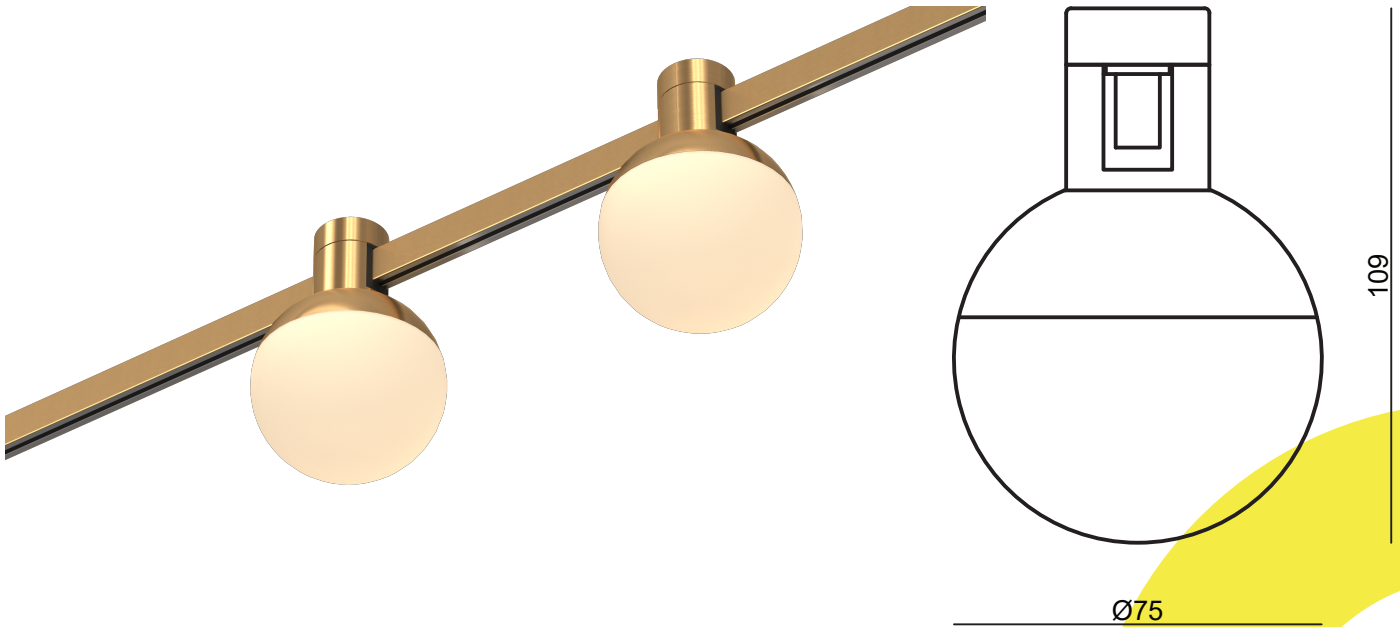

# PEARL MAGNETIC TRACK LIGHT PL-M47

**KEYLIGHT**

SPAIN

PRODUCTOS DE ILUMINACION

## SPECIFICATIONS

Product Code	PL-M47
Color Temperature	3000/4000k
Power	5W
Input Voltage	24V
Finishing Color	Sandy Black / Glossy Gold
Beam Angle	120°
Installation	Magnetic Track Mounted
CRI	80/90
Product Size	D75mm * H109mm
Certification	CE/CCC
IP Ration	IP20
Warranty	3 years